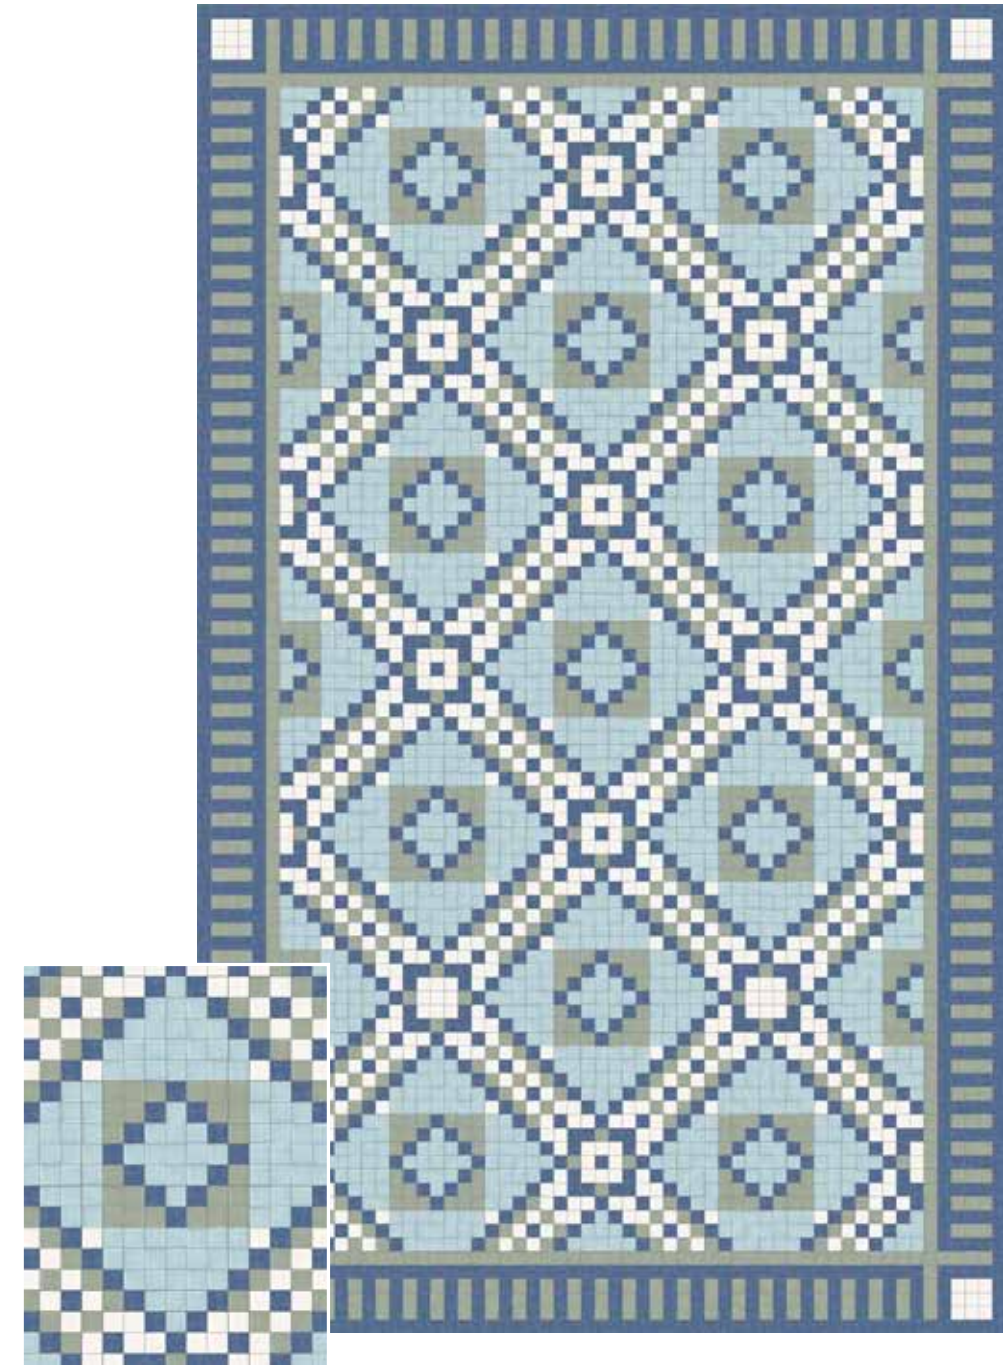

ENCHANTED

MANOR

119.25" x 156.35"

COTTAGE

62.54" x 81.09"

COMPASS

36.57" x 36.57"

SEQUENCE

34.45" x 44.52"

SANTE FE

30.21" x 48.23"

ADAGIO

36.57" x 36.57"

TRELLIS

68.9" x 68.9"

ADAMANTINE