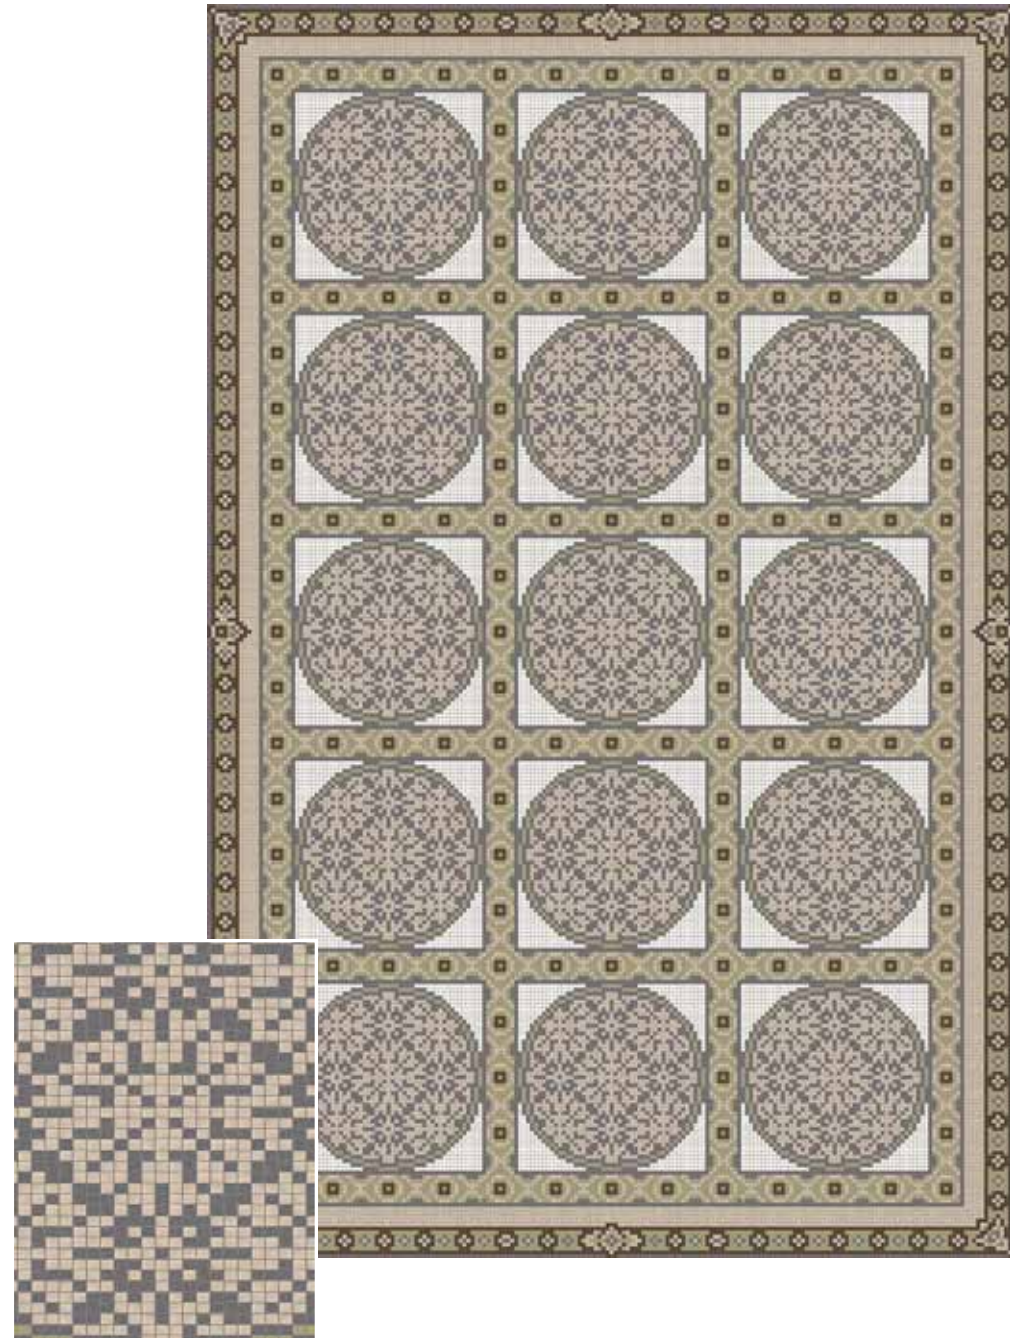


THE LASTING RUG COLLECTION

ARTAIC
INNOVATIVE MOSAIC™

VIRTUOSO

The Lasting Rug Collection is shown in 1/2" Unglazed Porcelain ideal for both residential and commercial applications.

VIRTUOSO

166.771" x 234.088"

REVIVAL

86.39" x 130.91"

MEDALLION

107.59" x 166.95"

ENCHANTED

102.82" x 147.34"

VINEYARD

62.54" x 81.09"

ENCHANTED

MANOR

119.25" x 156.35"

COTTAGE

62.54" x 81.09"

COMPASS

36.57" x 36.57"

SEQUENCE

34.45" x 44.52"

SANTE FE

30.21" x 48.23"

ADAGIO

36.57" x 36.57"

TRELLIS

68.9" x 68.9"

ADAMANTINE