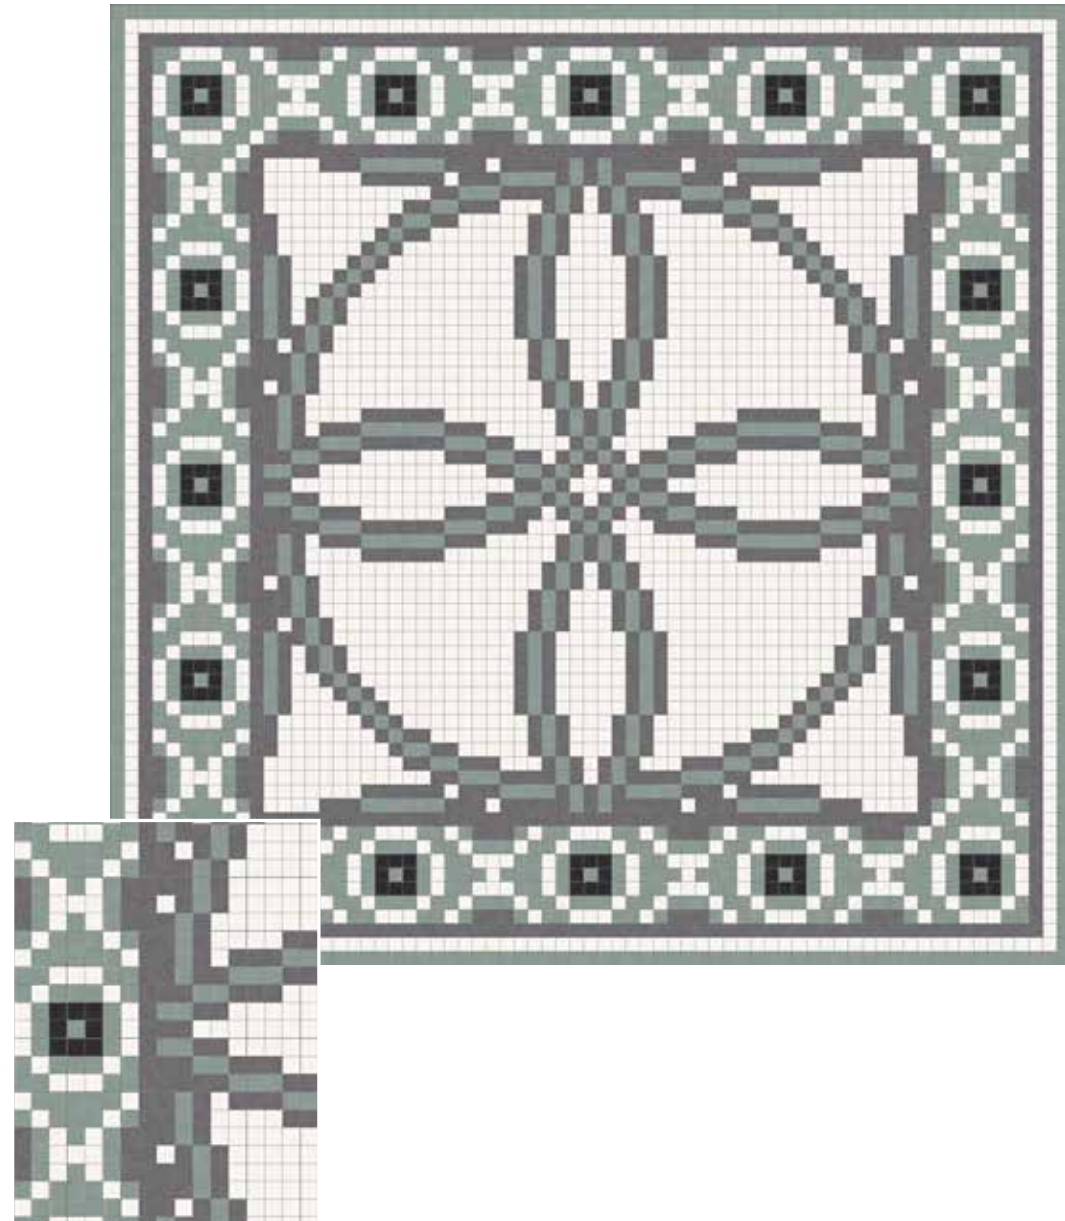

ENCHANTED

MANOR

119.25" x 156.35"

COTTAGE

62.54" x 81.09"

COMPASS

36.57" x 36.57"

SEQUENCE