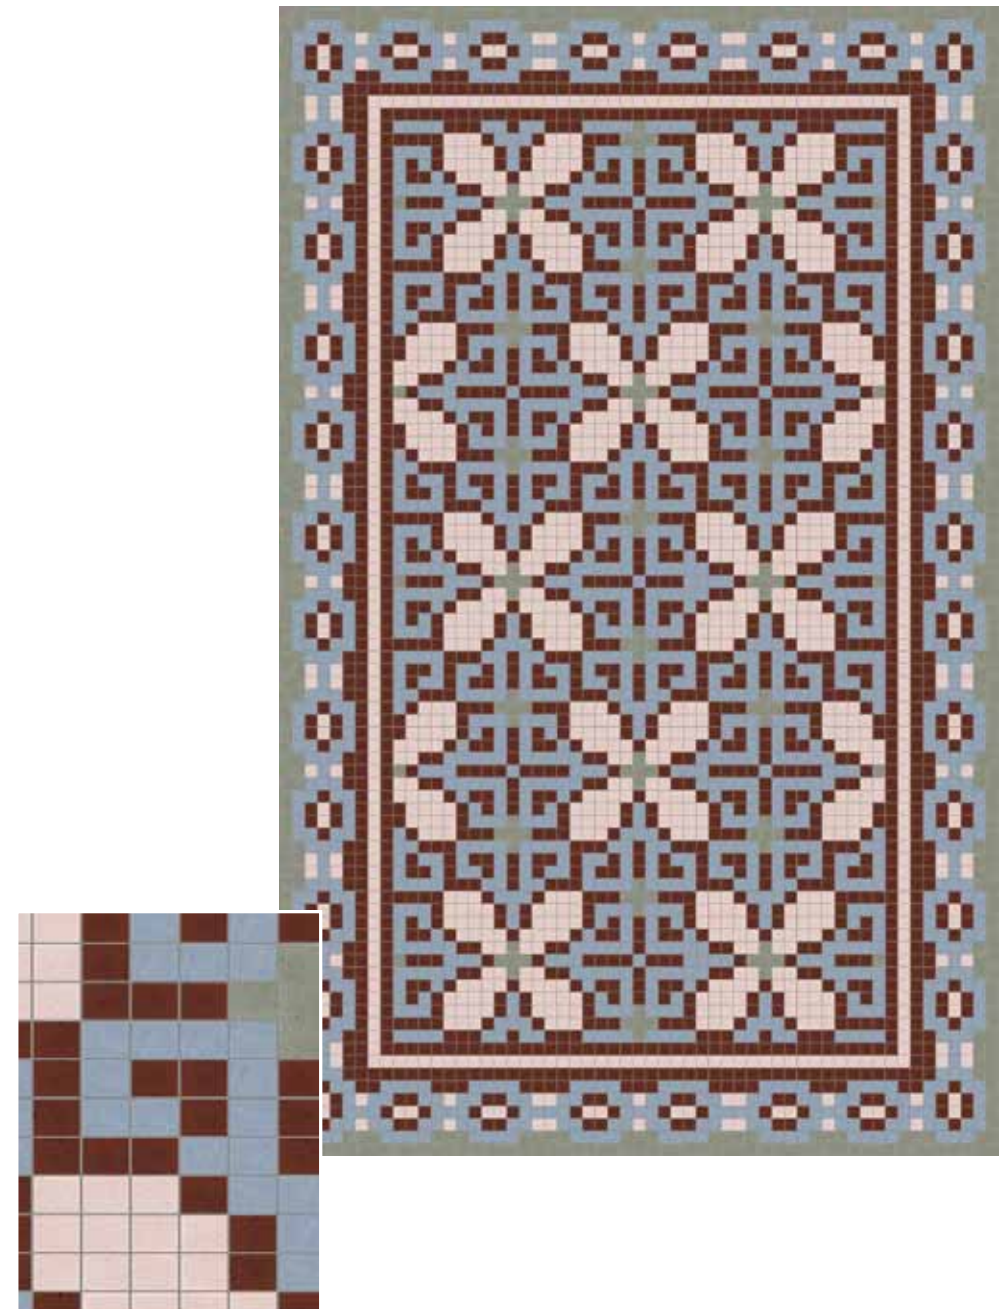

REVIVAL

86.39" x 130.91"

MEDALLION

107.59" x 166.95"

ENCHANTED

102.82" x 147.34"

VINEYARD

62.54" x 81.09"

ENCHANTED

MANOR

119.25" x 156.35"

COTTAGE

62.54" x 81.09"

COMPASS

36.57" x 36.57"

SEQUENCE

34.45" x 44.52"

SANTE FE

30.21" x 48.23"

ADAGIO

36.57" x 36.57"

TRELLIS

68.9" x 68.9"

ADAMANTINE