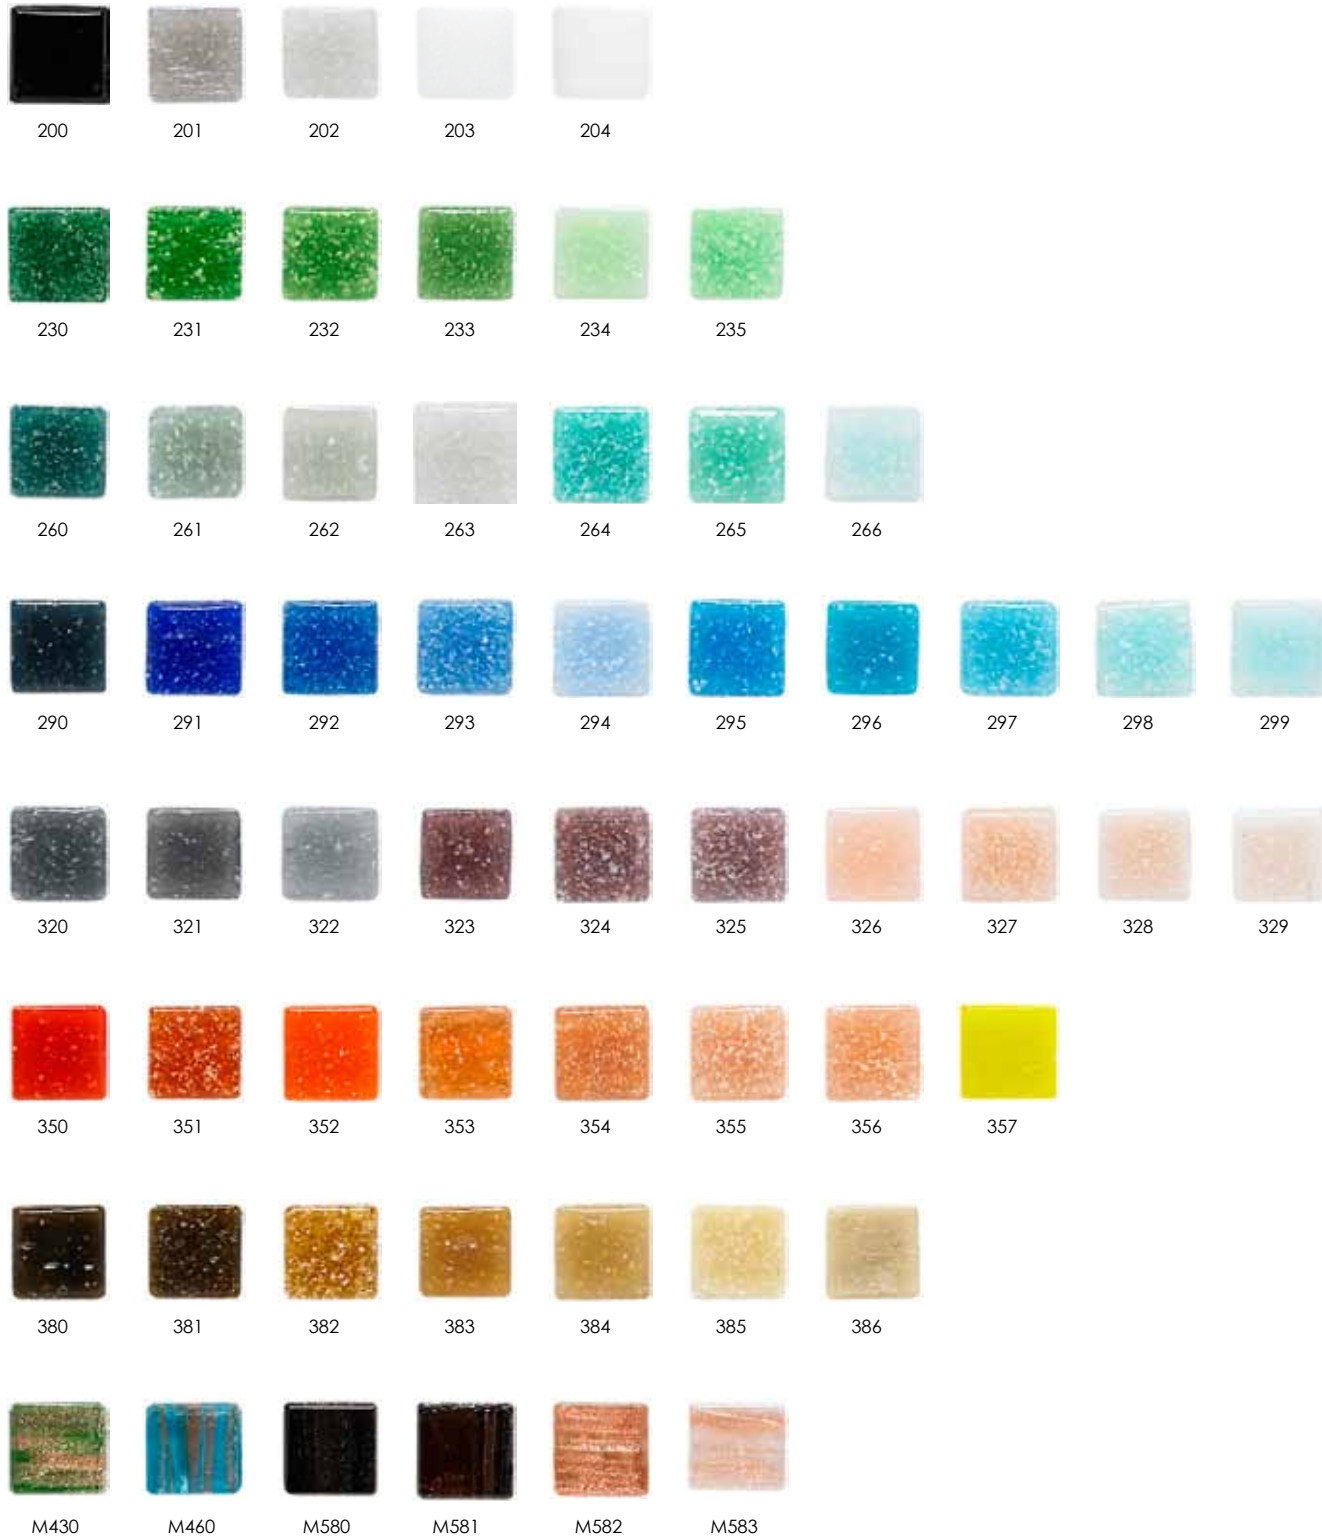

NATURAL ELEMENTS | TILE PALETTE

3/8" Vitreous Glass

Walls: Residential & Commercial, Indoor/Outdoor

Flooring: Light Residential

Pools: Residential & Commercial, Indoor/Outdoor