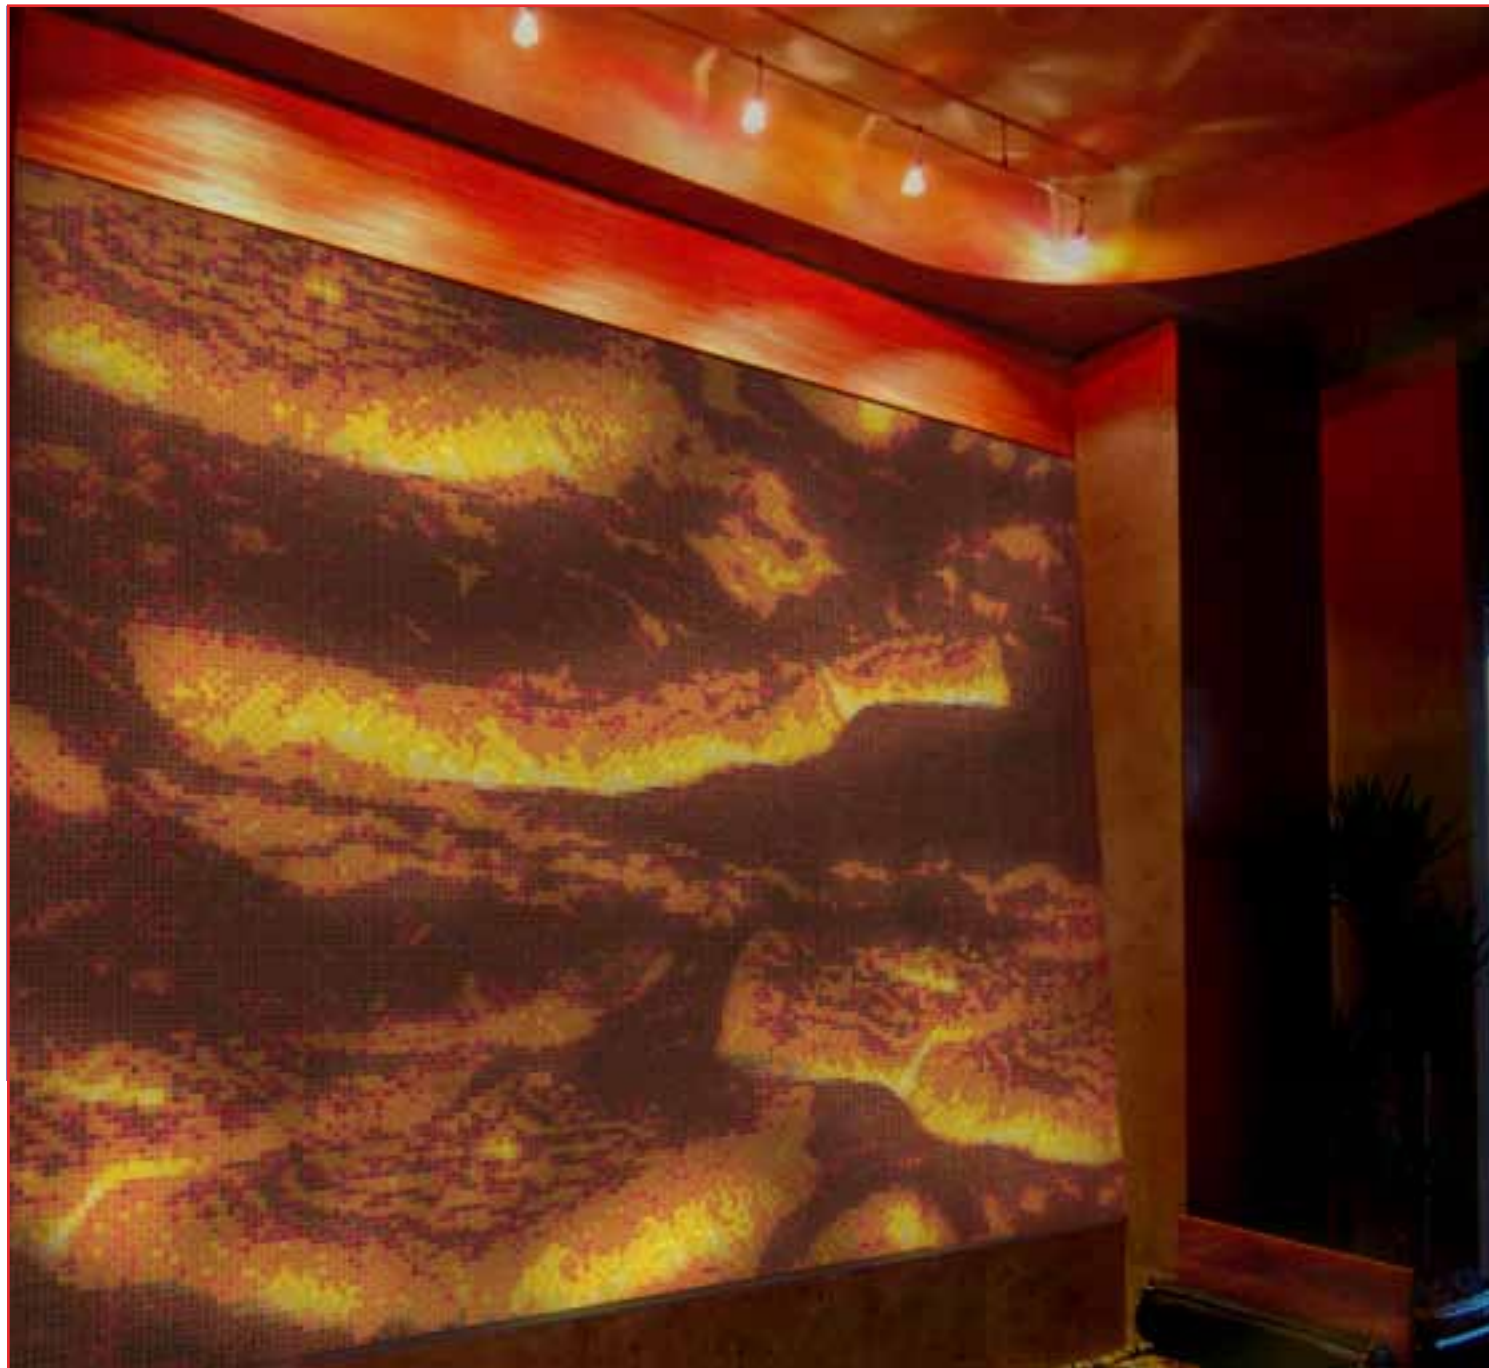

Shown in 3/8" Vitreous Glass

Unit Dimensions: 48.25" x 96.5"

Walls: Residential & Commercial, Indoor/Outdoor

Flooring: Light Residential

Pools: Residential & Commercial, Indoor/Outdoor

*Lava Flow*

**MOLTEN**