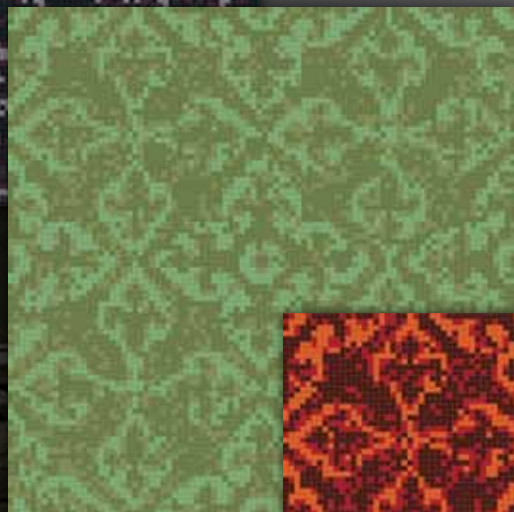

EVERGLADE

EAVES

Pattern Repeat: 9.6" x 10.4" with 3/8" tile, 18.3" x 20" with 3/4" tile

MIDNIGHT

3/4" Vitreous Glass

AMARANTHINE

SAGE

AUTUMN

ROYAL EMBER

SAGE

MIDNIGHT

UNearthED

TERRACOTTA

MOROCCO

Pattern Repeat: 43.4" x 43.4" with 3/8" tile, 83.2" x 83.2" with 3/4" tile

REFRESH