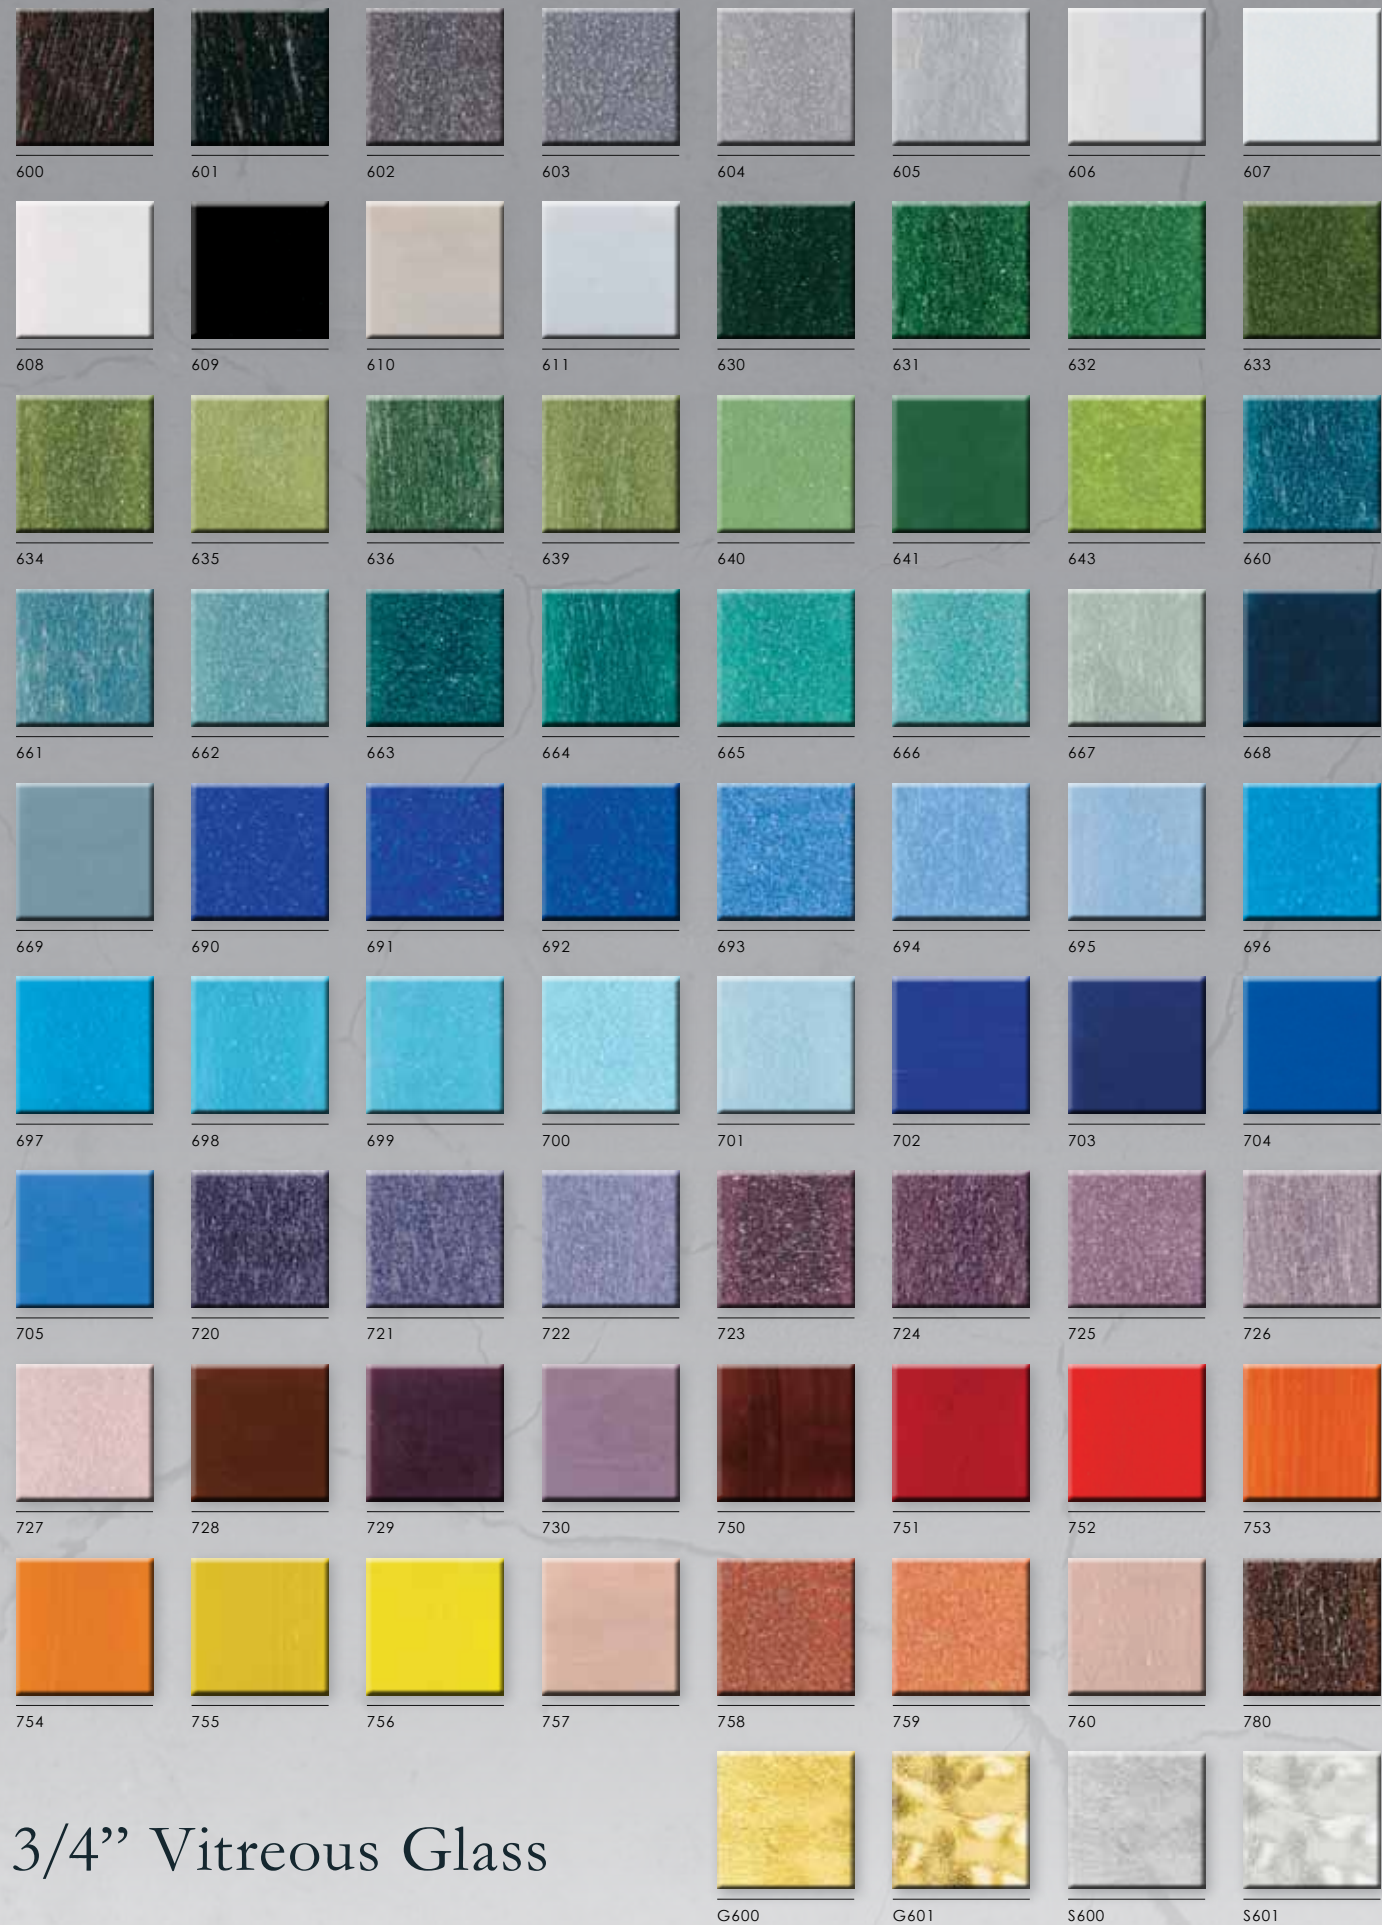

3/4" Vitreous Glass