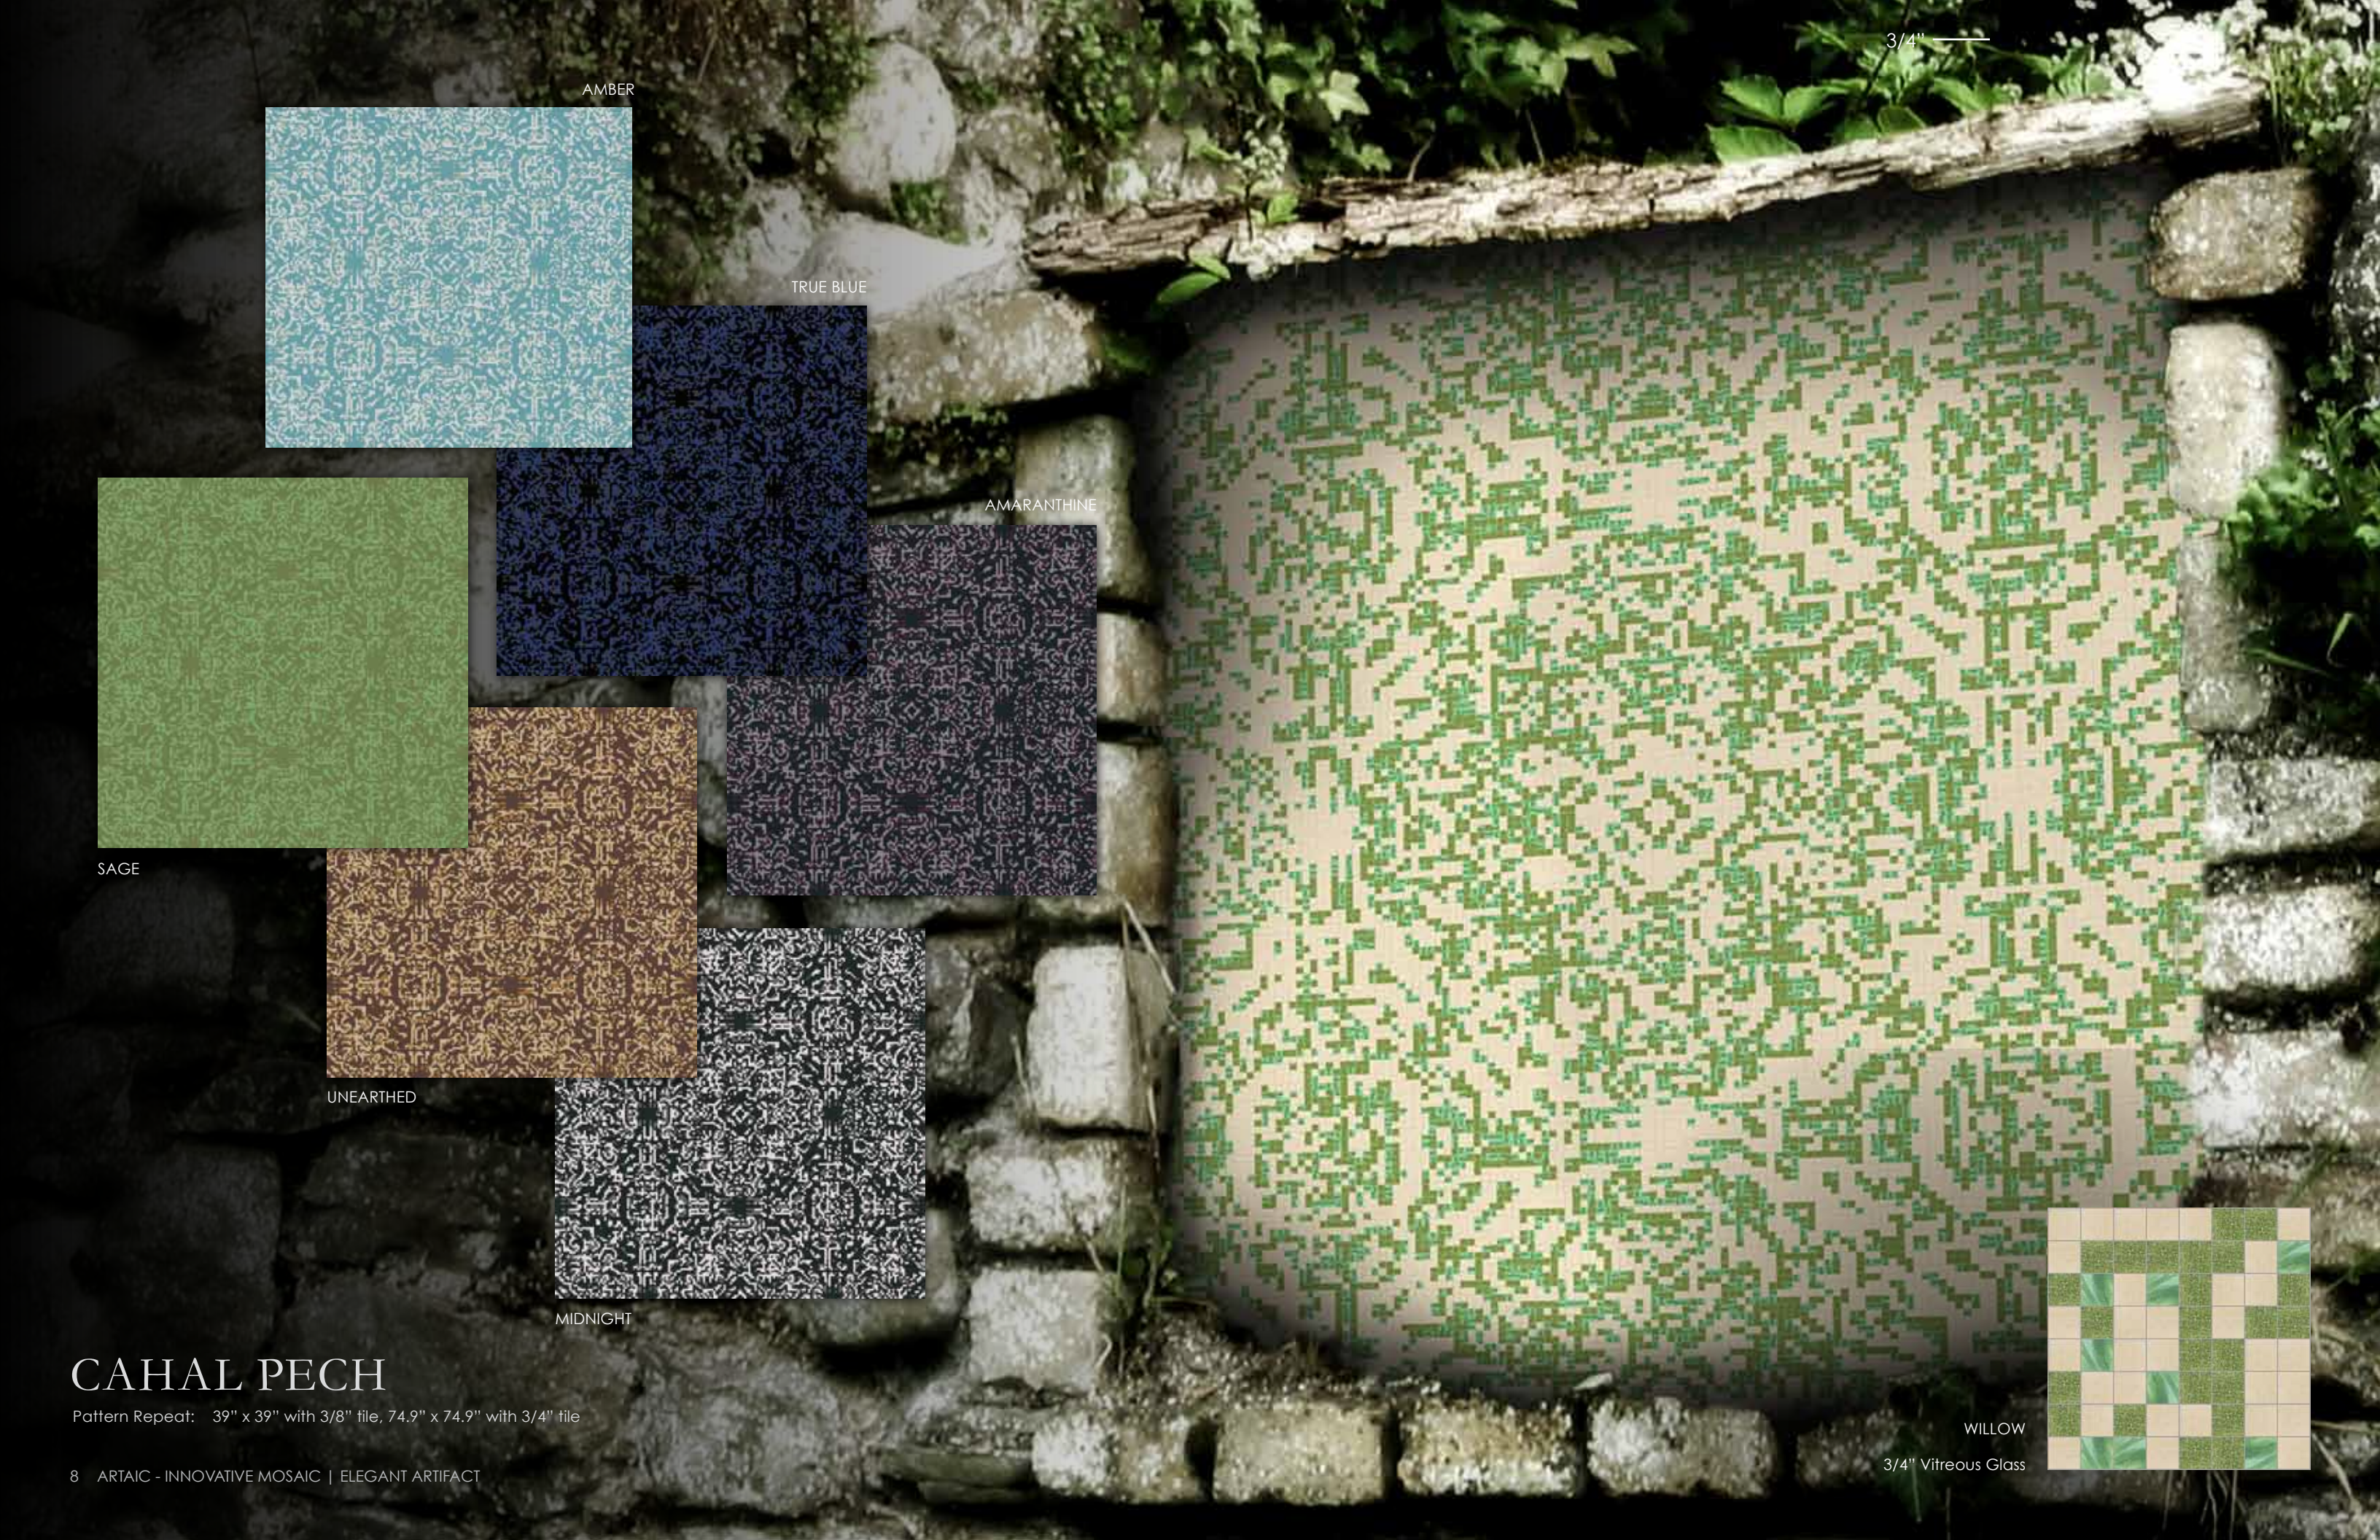

Pattern Repeat: 39" x 39" with 3/8" tile, 74.9" x 74.9" with 3/4" tile

WILLOW

3/4" Vitreous Glass

TRUE BLUE

UNEARTHED

OCEAN BREEZE

GLIMMER

VERDIGRIS