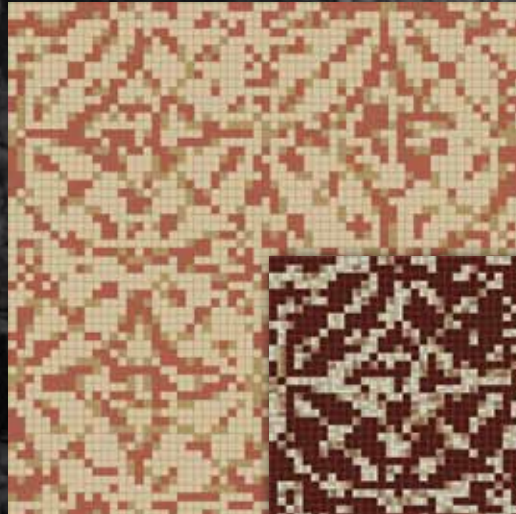

EVERGLADE

RESTORATION

Pattern Repeat: 22.6" x 22.6" with 3/8" tile, 43.3" x 43.3" with 3/4" tile

REFRESH

3/4" Vitreous Glass

UNEARTHED

ROYAL EMBER

EVERGLADE