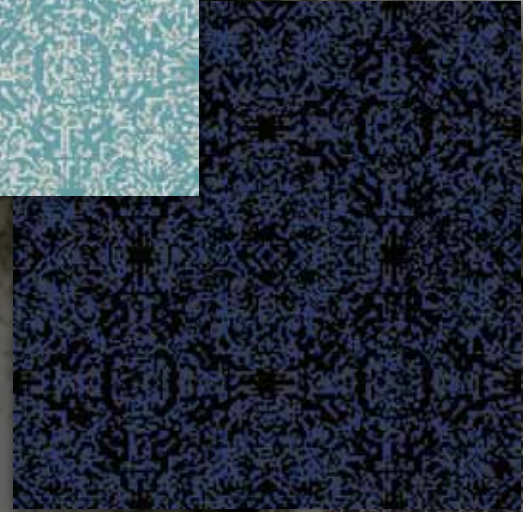

SAGE

BLACK SANDS

UNEARTHED

CERULEAN

ROYAL EMBER

3/4" Vitreous Glass

BYZANTINE

Pattern Repeat: 43.9" x 56.17" with 3/8" tile, 84" x 108.2" with 3/4" tile

3/4" —

AMBER

TRUE BLUE

AMARANTHINE

SAGE

UNEARTHED

MIDNIGHT

CAHAL PECH