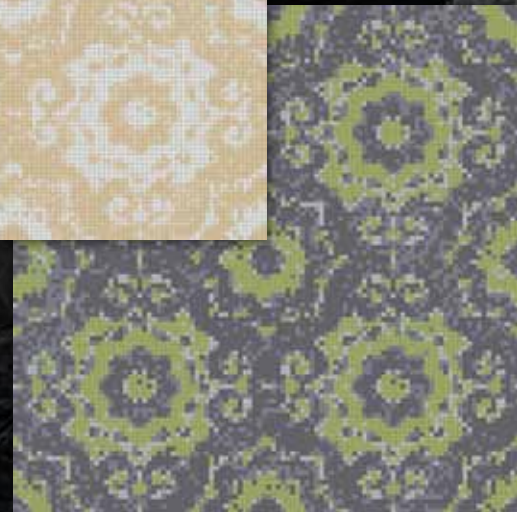

3/4" Vitreous Glass

RADIAL

Pattern Repeat: 30.4" x 30.4" with 3/8" tile, 58.2" x 58.2" with 3/4" tile

ROYAL EMBER

GLIMMER

MIDNIGHT

OASIS

DESERT SAND